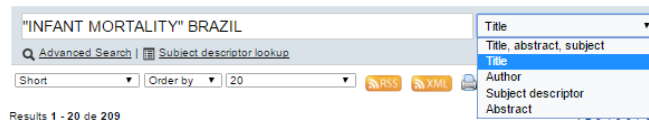

Search for words and phrases on document **Titles**.

Select the **Title** field next to the search box. In this case, all words and phrases will be searched on document titles.